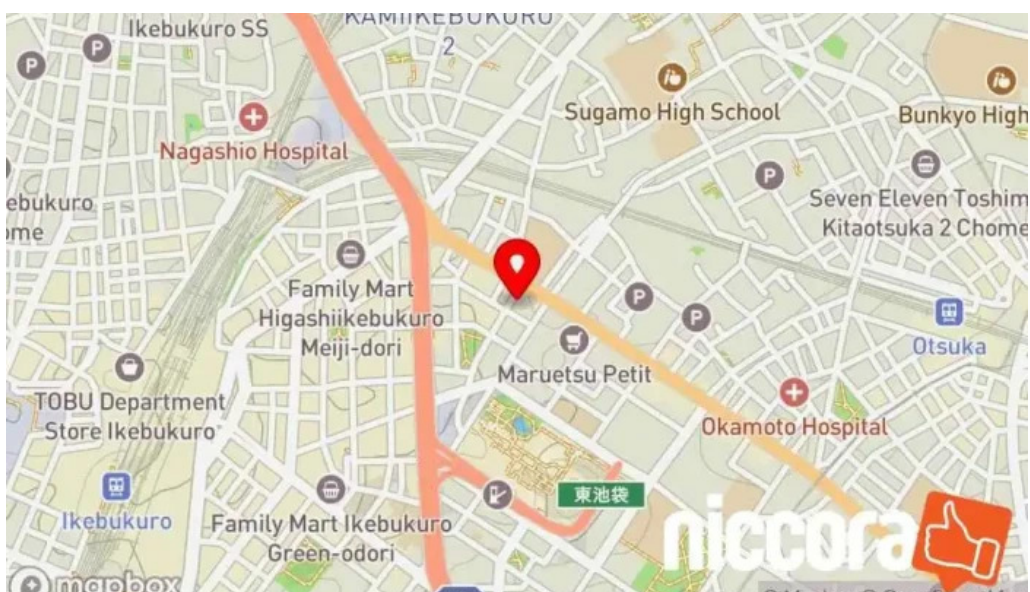

Qi Xiang Qing Bao Tong Xin Zhu Shi Hui She 地図

Qi Xiang Qing Bao Tong Xin Zhu Shi Hui She sutori tobiyu to 360deg biyu

Qi Xiang Qing Bao Tong Xin Zhu Shi Hui She subete

Qi Xiang Qing Bao Tong Xin Zhu Shi Hui She o na Ti Gong